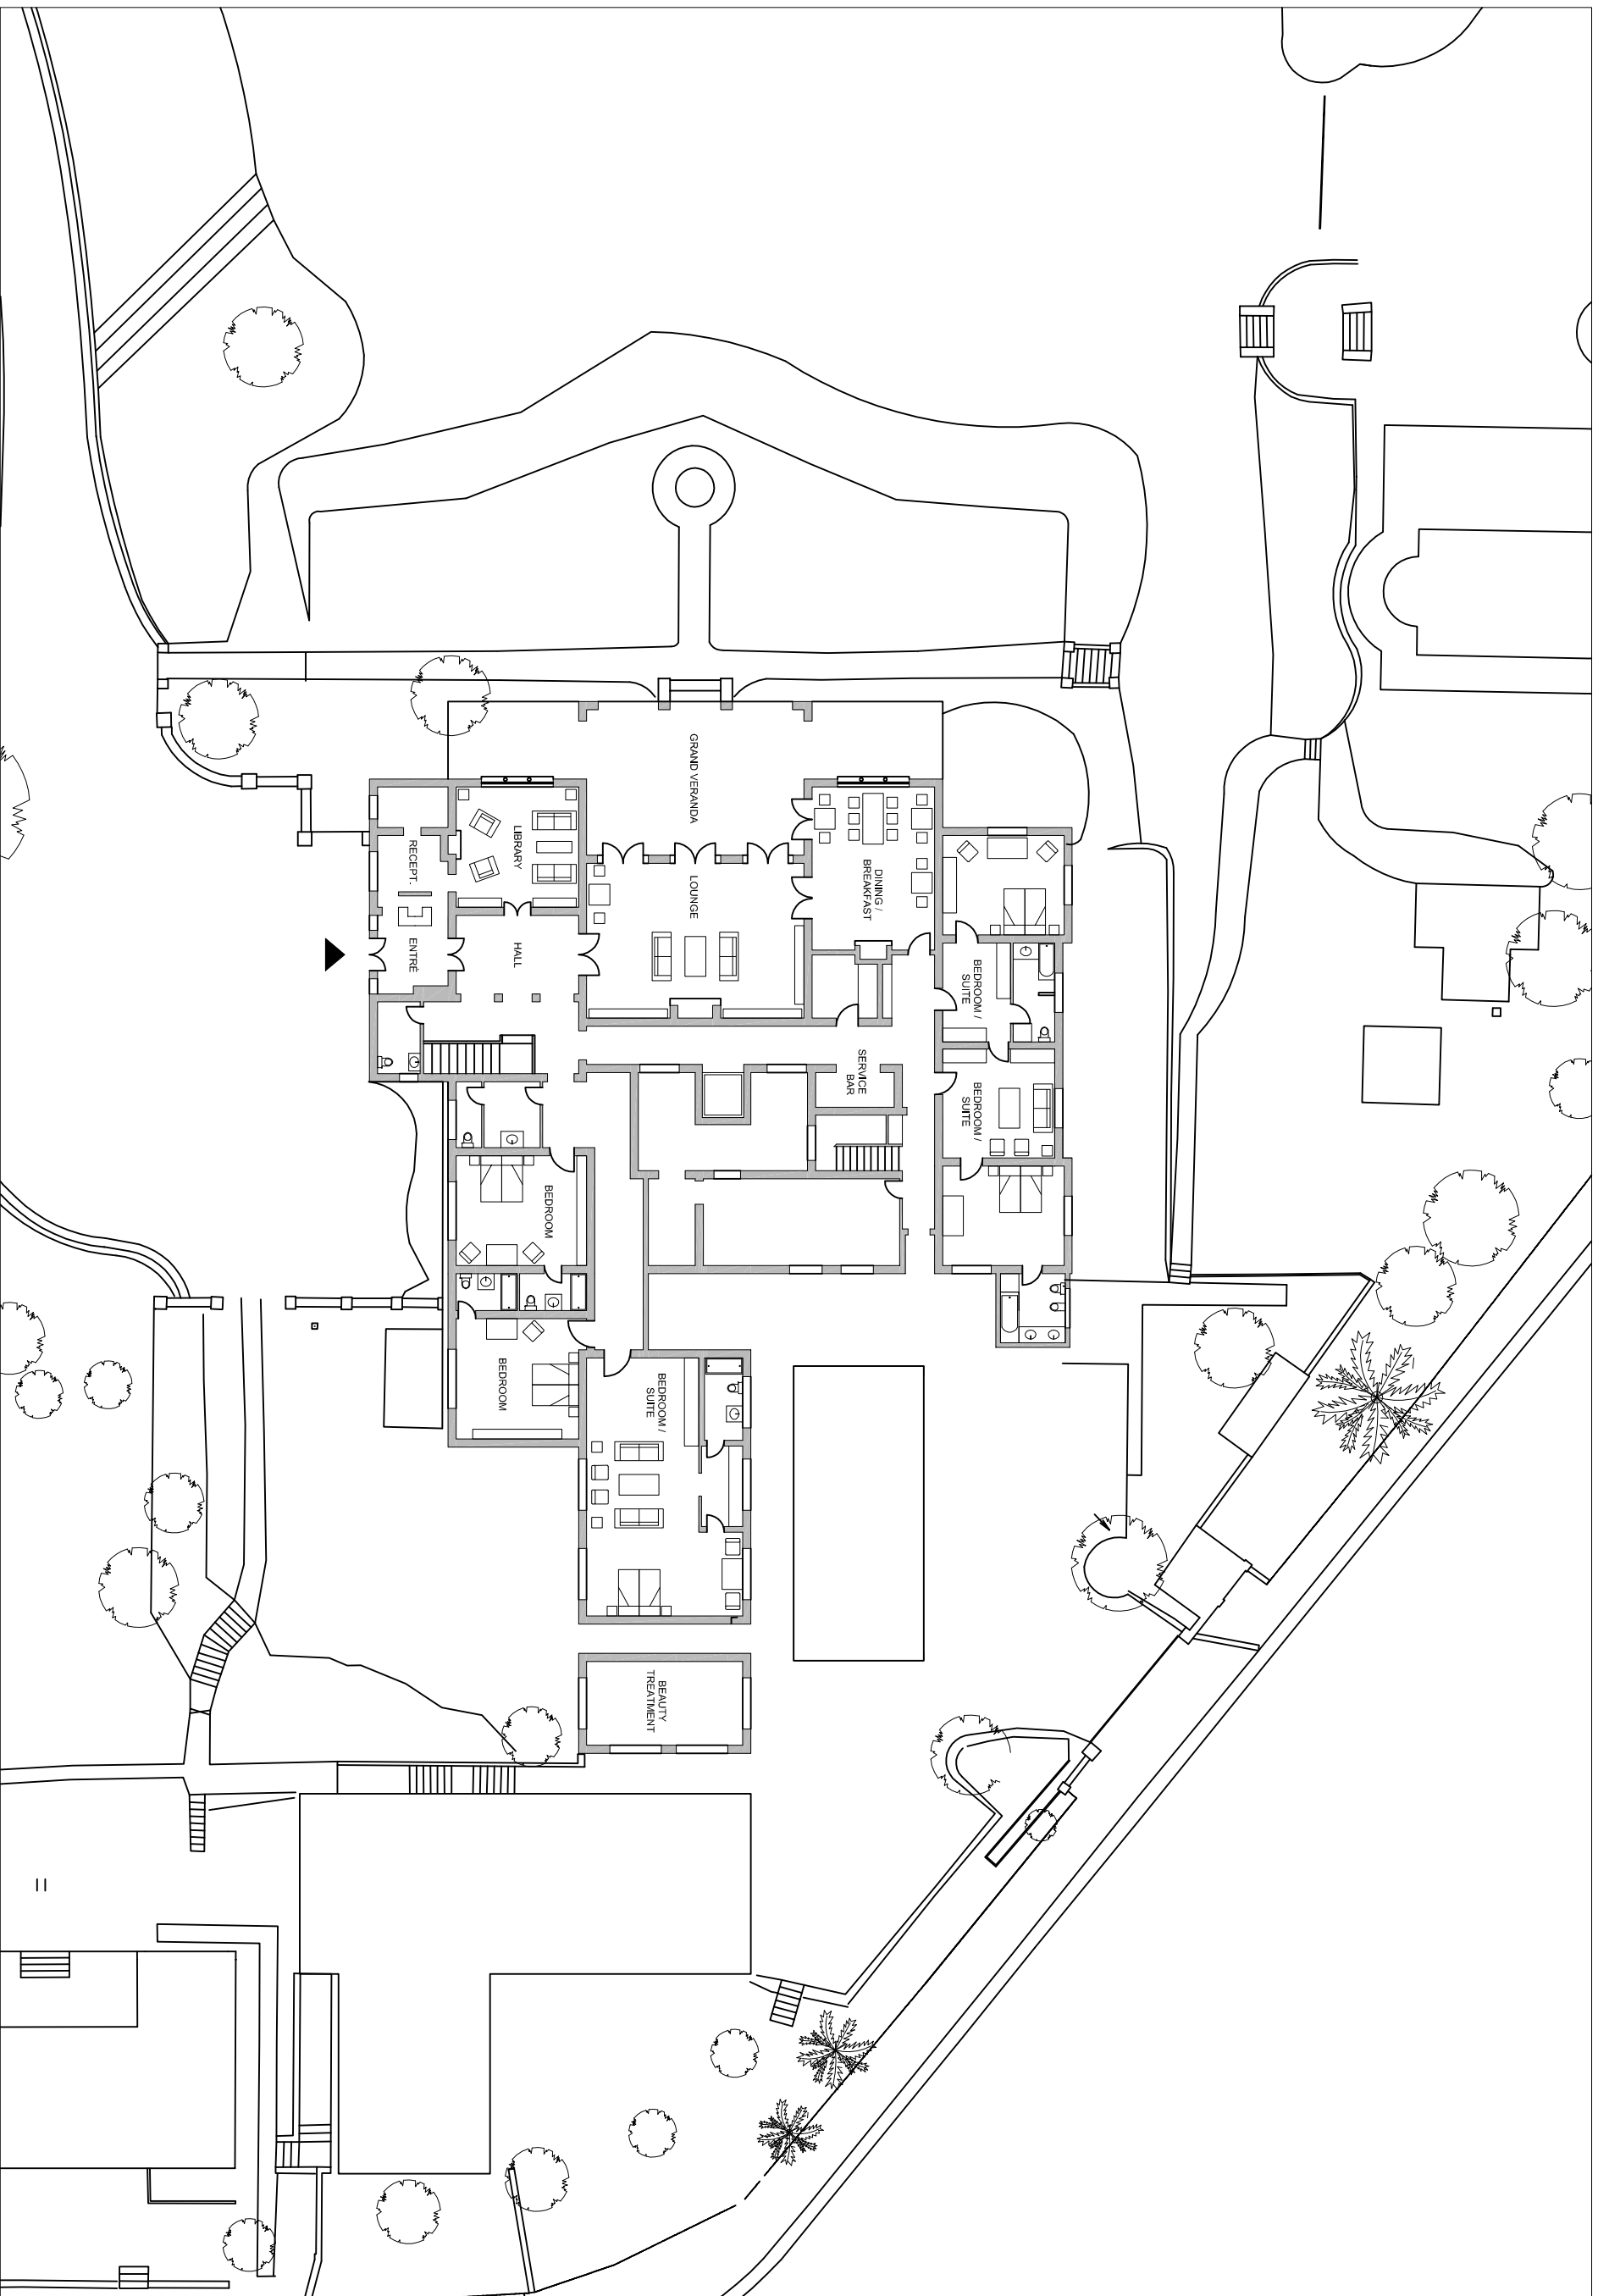

"HOTEL GREENWAYS" - GROUND FLOOR PLAN

location
newlands, cape town, sa

architect
alexis von dornhoff

client
faussner / ringer

scale
1:100

date
01.09.2008

drawings
2 / 5

"HOTEL GREENWAYS " - GROUND FLOOR PLAN

location
newlands, cape town, sa

architect
alexis von doornhoff

client
raussner / ringer

scale
1:50

date
01.09.2008

drawings
5 / 5

"HOTEL GREENWAYS" - GROUND FLOOR PLAN

location
newlands, cape town, sa

architect
alexis von derhoff

client
raussner / ringer

scale
1:100

date
01.09.2008

drawings
1 / 5