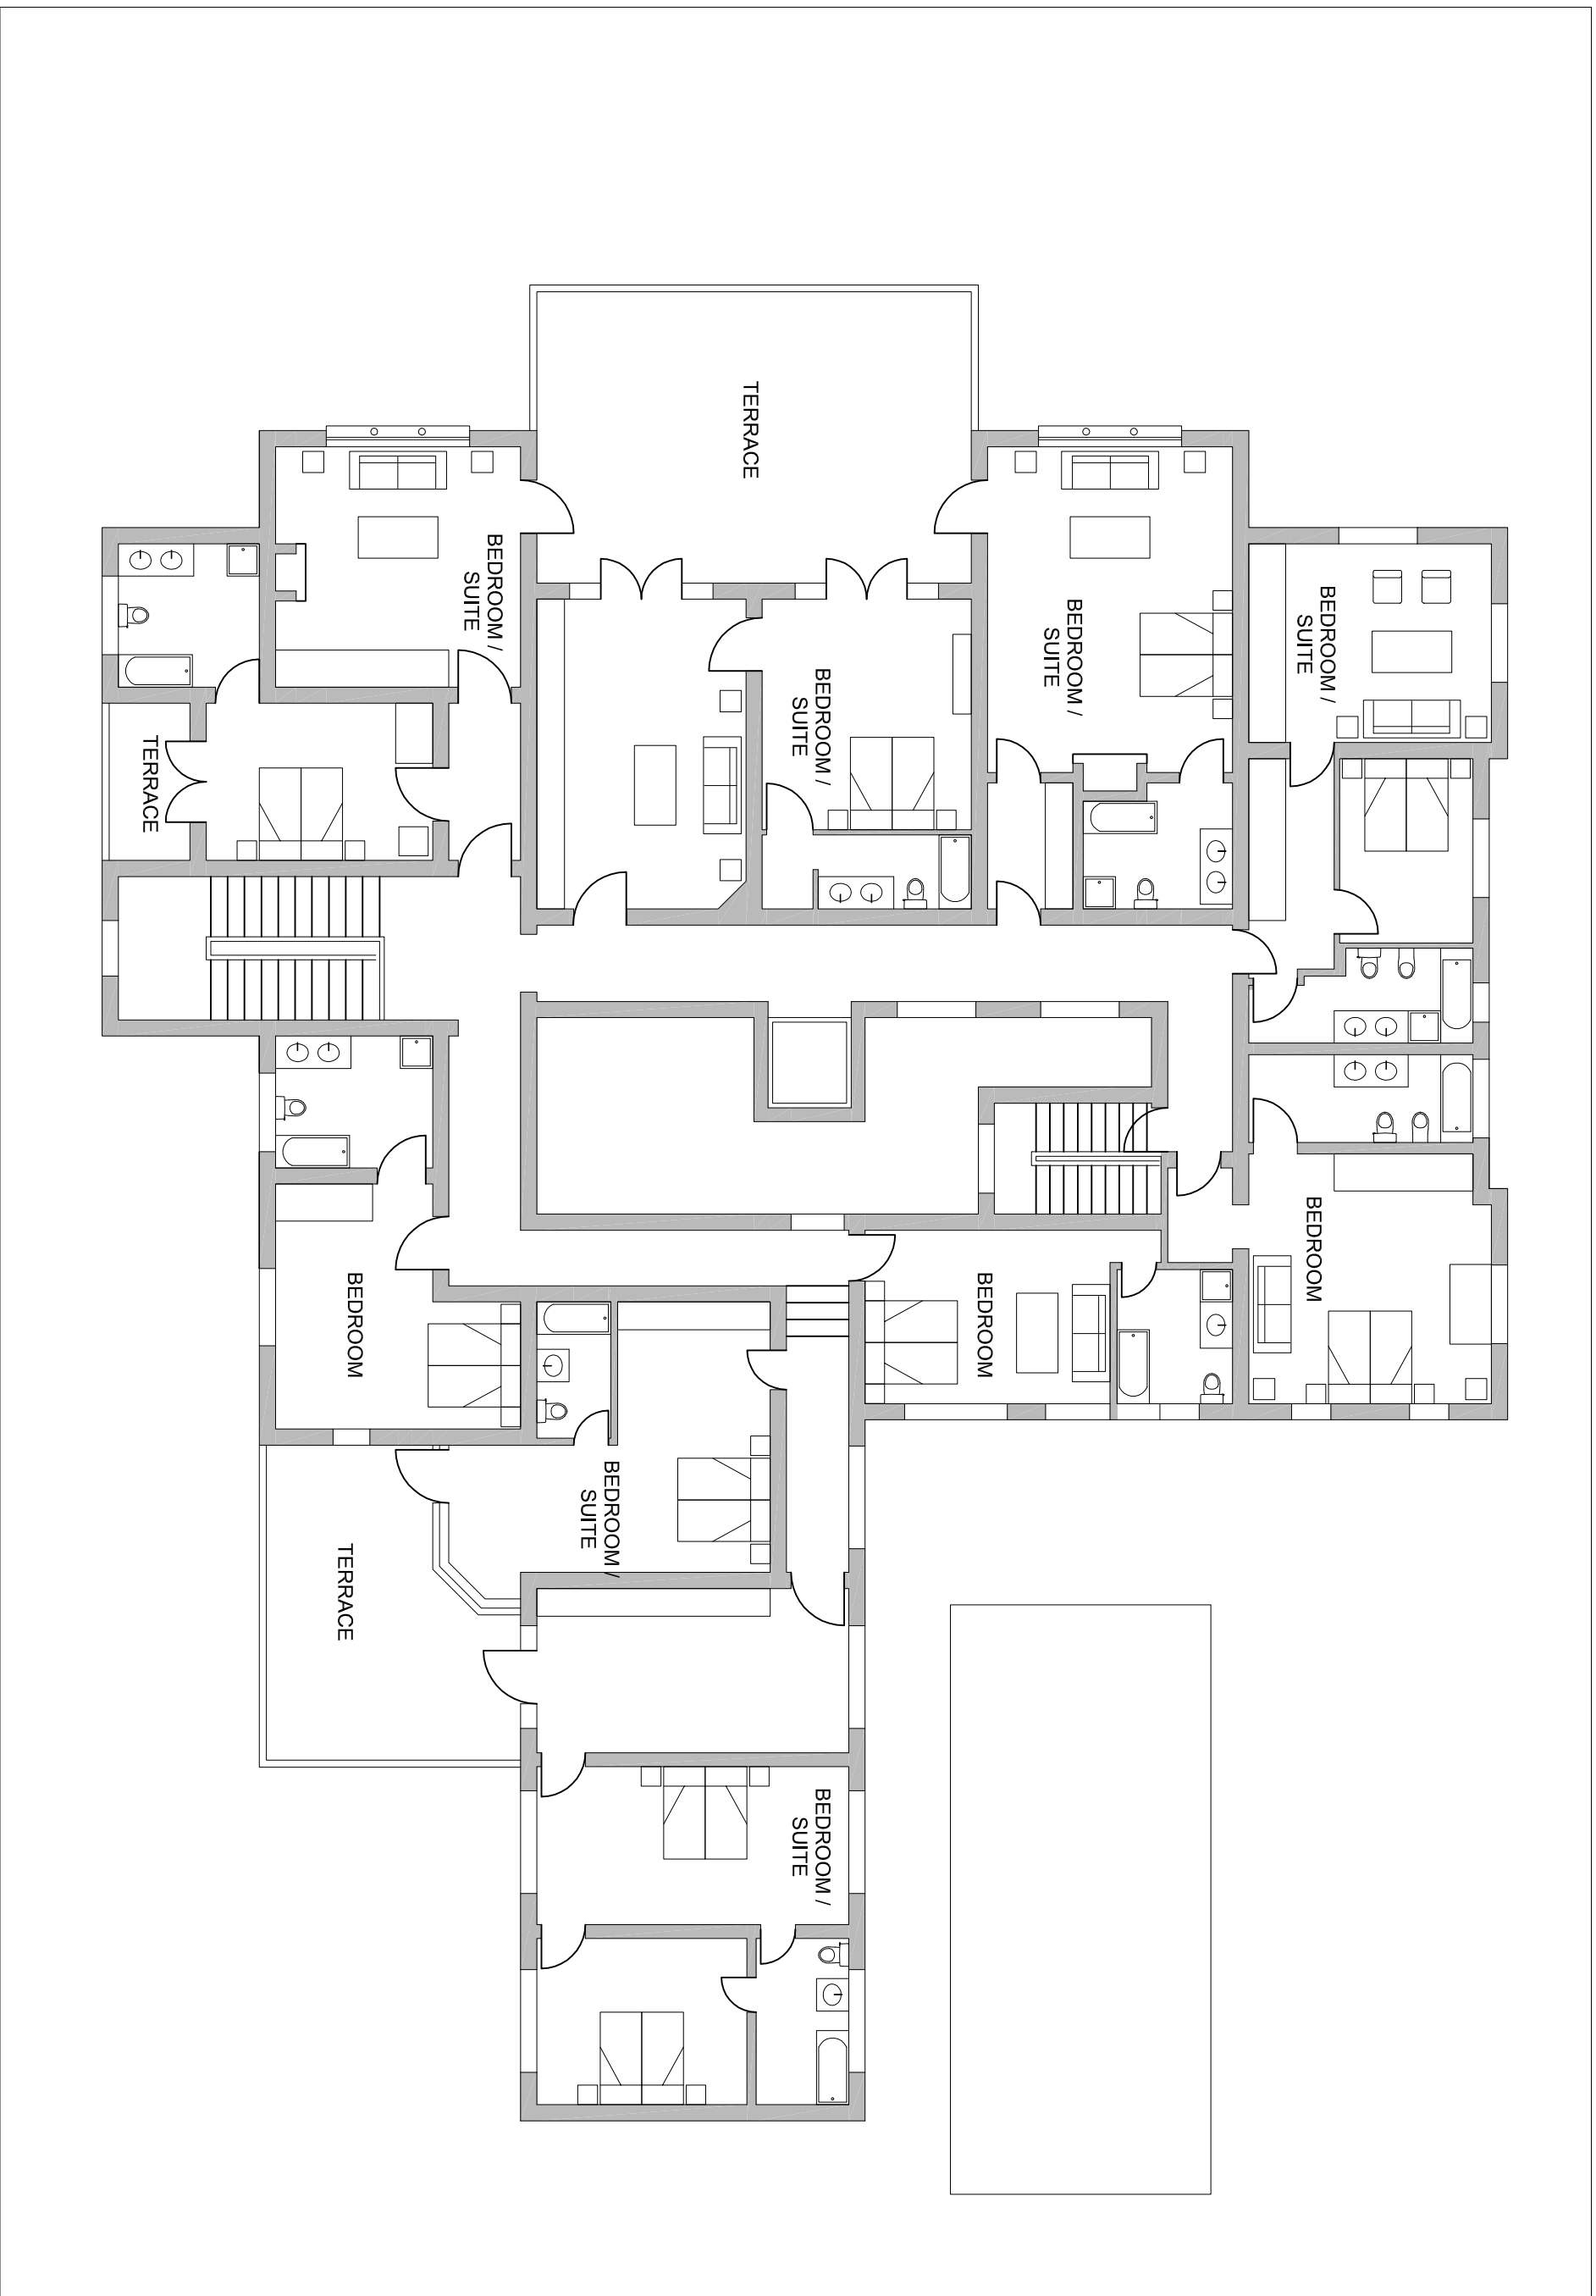

"HOTEL GREENWAYS" - GROUND FLOOR PLAN

location
newlands, cape town, sa

architect
alexis von dornhoff

client
faussner / ringer

scale
1:100

date
01.09.2008

drawings
2 / 5

"HOTEL GREENWAYS " - GROUND FLOOR PLAN

location
newlands, cape town, sa

architect
alexis von doornhoff

client
raussner / ringer

scale
1:50

date
01.09.2008

drawings
5 / 5

"HOTEL GREENWAYS" - GROUND FLOOR PLAN

location
newlands, cape town, sa

architect
alexis von derhoff

client
raussner / ringer

scale
1:100

date
01.09.2008

drawings
1 / 5